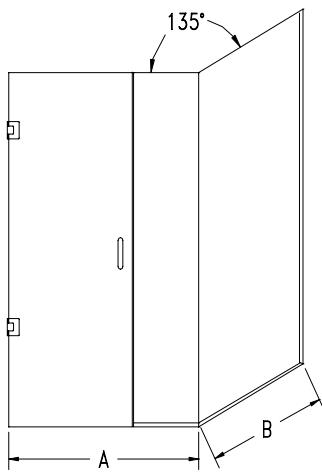

**994-DWR
PAGE 20**