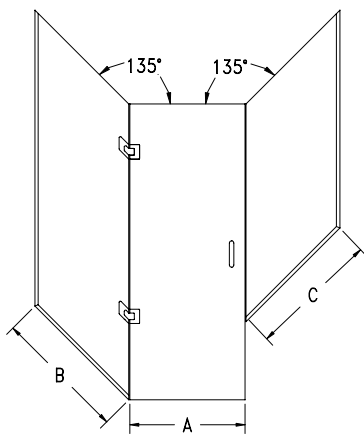

975-DGB
PAGE 17