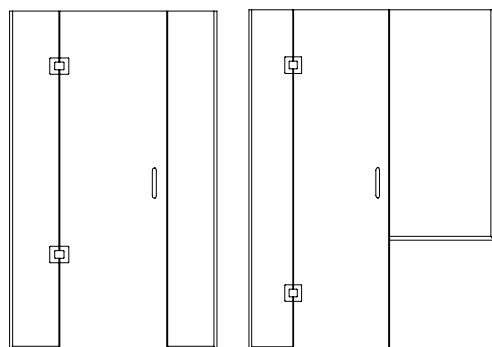

901-DGB

**PRINCESS® DELUXE GLASS TO GLASS
AND WALL MOUNTED HINGED DOOR
WITH TWO IN-LINE BUTTRESS PANELS**

1/4" DIAMOND BEVEL HIGH POLISHED GLASS
SOLID BRASS GLASS AND WALL MOUNTED HINGES
FINISHES: POLISHED CHROME, POLISHED BRASS OR
BRUSHED NICKEL
OPTIONAL FINISHES: SEE OPTIONS PAGE
6" C PULL HANDLE
LEXAN® "L" JAMB, BOTTOM WIPE AND PVC SEALS
FULL TOP CROWN AND PANEL U-CHANNELS

MODEL NO.	WIDTH TO	48"	54"	60"	66"	72"	78"	84"	96"
901-DWG2B	HEIGHT TO 64"	$1,605	$1,640	$1,675	$1,711	$1,746	$1,782	$1,817	$1,878
	HEIGHT TO 68"	$1,631	$1,668	$1,705	$1,743	$1,780	$1,817	$1,855	$1,919
	HEIGHT TO 72"	$1,657	$1,696	$1,735	$1,774	$1,814	$1,853	$1,892	$1,960
	HEIGHT TO 76"	$1,683	$1,724	$1,765	$1,806	$1,847	$1,888	$1,929	$2,002
	HEIGHT TO 80"	$1,709	$1,752	$1,795	$1,838	$1,881	$1,924	$1,967	$2,043

901-DG