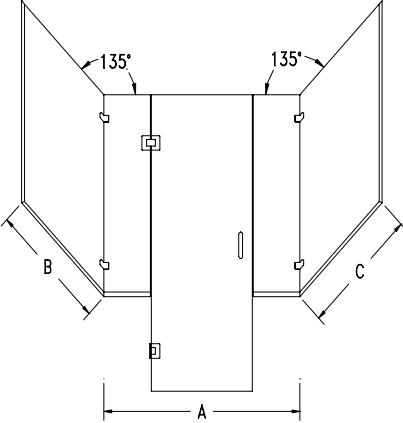

997-DWG2BR
PAGE 22