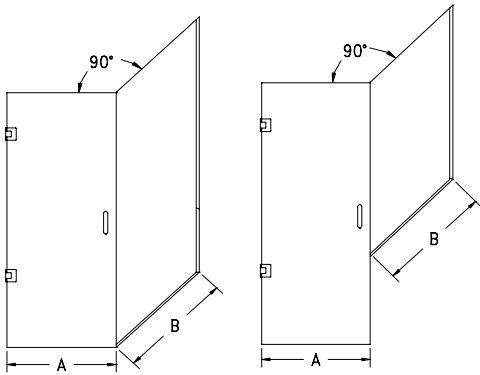

**PRINCESS® DELUXE WALL MOUNTED
HINGED DOOR WITH 90° RETURN PANEL**

970-DW

970-DWBR

1/4" DIAMOND BEVEL HIGH POLISHED GLASS
SOLID BRASS WALL MOUNTED HINGES
FINISHES: POLISHED CHROME, POLISHED BRASS OR
BRUSHED NICKEL
OPTIONAL FINISHES: SEE OPTIONS PAGE
6" C PULL HANDLE
LEXAN® "L" JAMB, BOTTOM WIPE AND PVC SEALS
PANEL U-CHANNELS
FULL TOP CROWN AND PANEL U-CHANNELS

MODEL NO.	WIDTH (A+B)	36"	42"	48"	54"	60"	66"	72"
970-DW OR 970-DWBR	HEIGHT TO 64"	$1,272	$1,308	$1,343	$1,378	$1,414	$1,449	$1,485
	HEIGHT TO 68"	$1,291	$1,328	$1,365	$1,403	$1,440	$1,477	$1,515
	HEIGHT TO 72"	$1,309	$1,349	$1,388	$1,427	$1,466	$1,505	$1,544
	HEIGHT TO 76"	$1,328	$1,369	$1,410	$1,451	$1,492	$1,533	$1,574
	HEIGHT TO 80"	$1,347	$1,390	$1,433	$1,475	$1,518	$1,561	$1,604