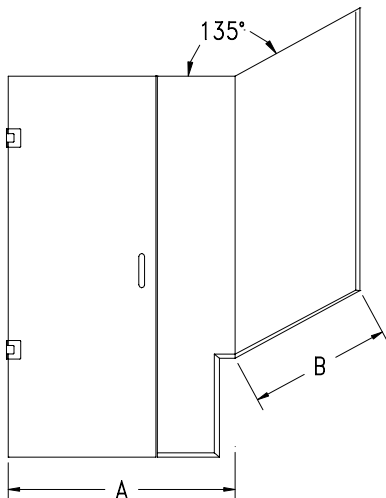

**PRINCESS® DELUXE WALL MOUNTED
HINGED DOOR WITH IN-LINE PANEL
AND 135° RETURN PANEL**

1/4" DIAMOND BEVEL HIGH POLISHED GLASS
SOLID BRASS WALL MOUNTED HINGES
FINISHES: POLISHED CHROME, POLISHED BRASS OR
BRUSHED NICKEL
OPTIONAL FINISHES: SEE OPTIONS PAGE
6" C PULL HANDLE
LEXAN® "L" JAMB, BOTTOM WIPE AND PVC SEALS
FULL TOP CROWN AND PANEL U-CHANNELS

MODEL NO.	WIDTH (A+B)	60"	66"	72"	78"	84"	96"
994-DWR	HEIGHT TO 64"	$1,790	$1,826	$1,861	$1,896	$1,932	$2,003
	HEIGHT TO 68"	$1,840	$1,877	$1,914	$1,952	$1,989	$2,063
	HEIGHT TO 72"	$1,889	$1,928	$1,967	$2,007	$2,046	$2,124
	HEIGHT TO 76"	$1,938	$1,979	$2,021	$2,062	$2,103	$2,185
	HEIGHT TO 80"	$1,988	$2,031	$2,074	$2,117	$2,160	$2,245