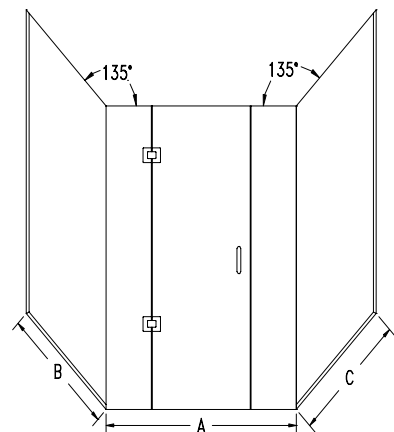

**996-DG
PAGE 22**