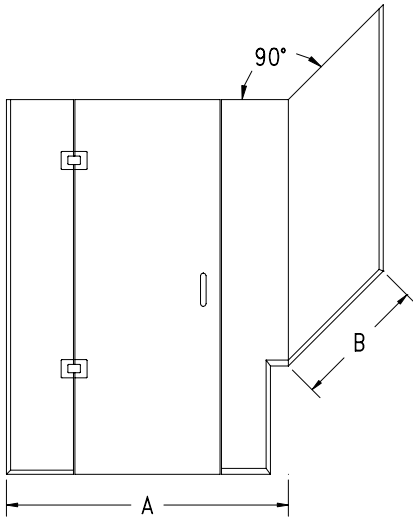

**PRINCESS® DELUXE GLASS TO GLASS
MOUNTED HINGED DOOR WITH TWO
IN-LINE PANELS AND 90° RETURN PANEL**

1/4" DIAMOND BEVEL HIGH POLISHED GLASS
SOLID BRASS GLASS HINGES
FINISHES: POLISHED CHROME, POLISHED BRASS OR
BRUSHED NICKEL
OPTIONAL FINISHES: SEE OPTIONS PAGE
6" C PULL HANDLE
LEXAN® "L" JAMB, BOTTOM WIPE AND PVC SEALS
FULL TOP CROWN AND PANEL U-CHANNELS

MODEL NO.	WIDTH (A+B)	66"	72"	78"	84"	96"	108"
902-DG	HEIGHT TO 64"	$2,073	$2,108	$2,143	$2,179	$2,250	$2,321
	HEIGHT TO 68"	$2,108	$2,145	$2,183	$2,220	$2,295	$2,369
	HEIGHT TO 72"	$2,144	$2,183	$2,222	$2,261	$2,339	$2,418
	HEIGHT TO 76"	$2,179	$2,220	$2,261	$2,302	$2,384	$2,466
	HEIGHT TO 80"	$2,215	$2,257	$2,300	$2,343	$2,429	$2,515