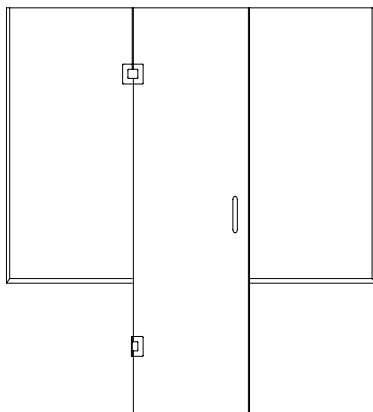

**PRINCESS® DELUXE GLASS TO GLASS
AND WALL MOUNTED HINGED DOOR
WITH TWO IN-LINE BUTTRESS PANELS**

1/4" DIAMOND BEVEL HIGH POLISHED GLASS
SOLID BRASS GLASS AND WALL MOUNTED HINGES
FINISHES: POLISHED CHROME, POLISHED BRASS OR
BRUSHED NICKEL
OPTIONAL FINISHES: SEE OPTIONS PAGE
6" C PULL HANDLE
LEXAN® "L" JAMB, BOTTOM WIPE AND PVC SEALS
FULL TOP CROWN AND PANEL U-CHANNELS

MODEL NO.	WIDTH TO	48"	54"	60"	66"	72"	78"	84"	96"
901-DWG2B	HEIGHT TO 64"	$1,605	$1,640	$1,675	$1,711	$1,746	$1,782	$1,817	$1,878
	HEIGHT TO 68"	$1,631	$1,668	$1,705	$1,743	$1,780	$1,817	$1,855	$1,919
	HEIGHT TO 72"	$1,657	$1,696	$1,735	$1,774	$1,814	$1,853	$1,892	$1,960
	HEIGHT TO 76"	$1,683	$1,724	$1,765	$1,806	$1,847	$1,888	$1,929	$2,002
	HEIGHT TO 80"	$1,709	$1,752	$1,795	$1,838	$1,881	$1,924	$1,967	$2,043

**PRINCESS® DELUXE GLASS TO GLASS
MOUNTED HINGED DOOR WITH
TWO IN-LINE PANELS**

1/4" DIAMOND BEVEL HIGH POLISHED GLASS
SOLID BRASS GLASS HINGES
FINISHES: POLISHED CHROME, POLISHED BRASS OR
BRUSHED NICKEL
OPTIONAL FINISHES: SEE OPTIONS PAGE
6" C PULL HANDLE
LEXAN® "L" JAMB, BOTTOM WIPE AND PVC SEALS
FULL TOP CROWN AND PANEL U-CHANNELS

MODEL NO.	WIDTH TO	48"	54"	60"	66"	72"	78"	84"	96"
901-DG OR 901-DGB	HEIGHT TO 64"	$1,803	$1,838	$1,874	$1,909	$1,945	$1,980	$2,016	$2,077
	HEIGHT TO 68"	$1,829	$1,866	$1,904	$1,941	$1,978	$2,016	$2,053	$2,118
	HEIGHT TO 72"	$1,855	$1,894	$1,934	$1,973	$2,012	$2,051	$2,090	$2,159
	HEIGHT TO 76"	$1,881	$1,922	$1,964	$2,005	$2,046	$2,087	$2,128	$2,200
	HEIGHT TO 80"	$1,908	$1,951	$1,993	$2,036	$2,079	$2,122	$2,165	$2,241

NOTE: FOR SIZES NOT SHOWN PLEASE CONSULT FACTORY.

ADDITIONAL CHARGES WILL APPLY FOR OUT OF PLUMB WALL CONDITIONS OR OFF LEVEL
BASE CONDITIONS. PLEASE CONSULT FACTORY FOR PRICING.