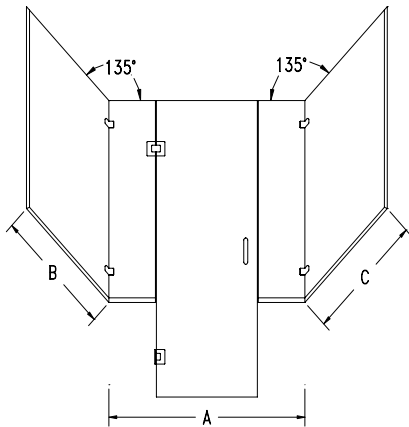

PRINCESS® DELUXE NEO-ANGLE GLASS TO GLASS MOUNTED HINGED DOOR WITH TWO IN-LINE PANELS AND TWO 135° RETURN PANELS

1/4" MITERED BEVEL HIGH POLISHED GLASS
SOLID BRASS GLASS HINGES
FINISHES: POLISHED CHROME, POLISHED BRASS OR BRUSHED NICKEL
OPTIONAL FINISHES: SEE OPTIONS PAGE
6" C PULL HANDLE
LEXAN® "L" JAMB, BOTTOM WIPE AND PVC SEALS
FULL TOP CROWN AND PANEL U-CHANNELS

MODEL NO.	WIDTH (A+B+C)	66"	72"	78"	84"	96"	108"	120"
996-DG OR 996-DGBR OR 996-DG2BR	HEIGHT TO 64"	$2,596	$2,617	$2,637	$2,658	$2,699	$2,740	$2,781
	HEIGHT TO 68"	$2,668	$2,690	$2,711	$2,732	$2,775	$2,818	$2,861
	HEIGHT TO 72"	$2,740	$2,762	$2,785	$2,807	$2,852	$2,897	$2,942
	HEIGHT TO 76"	$2,812	$2,835	$2,858	$2,882	$2,928	$2,975	$3,022
	HEIGHT TO 80"	$2,884	$2,908	$2,932	$2,956	$3,005	$3,053	$3,102