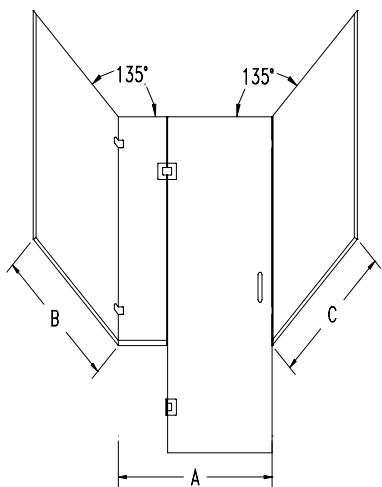

**PRINCESS® DELUXE NEO-ANGLE GLASS TO GLASS
AND WALL MOUNTED HINGED DOOR WITH
IN-LINE PANEL ON BUTTRESS AND TWO
135° BUTTRESS RETURN PANELS**

1/4" DIAMOND BEVEL HIGH POLISHED GLASS
SOLID BRASS GLASS AND WALL MOUNTED HINGES
FINISHES: POLISHED CHROME, POLISHED BRASS OR
BRUSHED NICKEL
OPTIONAL FINISHES: SEE OPTIONS PAGE
6" C PULL HANDLE
LEXAN® "L" JAMB, BOTTOM WIPE AND PVC SEALS
FULL TOP CROWN AND PANEL U-CHANNELS

MODEL NO.	WIDTH (A+B+C)	60"	66"	72"	78"	84"	96"	108"
978-DWG2BR	HEIGHT TO 64"	$2,176	$2,206	$2,227	$2,262	$2,293	$2,344	$2,400
	HEIGHT TO 68"	$2,234	$2,266	$2,288	$2,325	$2,357	$2,410	$2,469
	HEIGHT TO 72"	$2,292	$2,326	$2,348	$2,388	$2,421	$2,477	$2,539
	HEIGHT TO 76"	$2,351	$2,386	$2,409	$2,450	$2,485	$2,544	$2,608
	HEIGHT TO 80"	$2,409	$2,446	$2,470	$2,513	$2,550	$2,611	$2,678