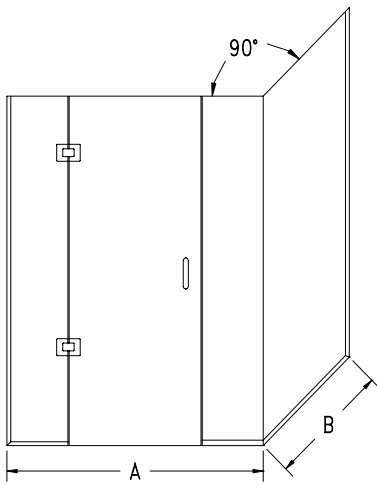

**PRINCESS® DELUXE GLASS TO GLASS
MOUNTED HINGED DOOR WITH TWO
IN-LINE PANELS AND 90° RETURN PANEL**

1/4" DIAMOND BEVEL HIGH POLISHED GLASS
SOLID BRASS GLASS HINGES
FINISHES: POLISHED CHROME, POLISHED BRASS OR
BRUSHED NICKEL
OPTIONAL FINISHES: SEE OPTIONS PAGE
6" C PULL HANDLE
LEXAN® "L" JAMB, BOTTOM WIPE AND PVC SEALS
FULL TOP CROWN AND PANEL U-CHANNELS

MODEL NO.	WIDTH (A+B)	66"	72"	78"	84"	96"	108"
902-DG	HEIGHT TO 64"	$2,073	$2,108	$2,143	$2,179	$2,250	$2,321
	HEIGHT TO 68"	$2,108	$2,145	$2,183	$2,220	$2,295	$2,369
	HEIGHT TO 72"	$2,144	$2,183	$2,222	$2,261	$2,339	$2,418
	HEIGHT TO 76"	$2,179	$2,220	$2,261	$2,302	$2,384	$2,466
	HEIGHT TO 80"	$2,215	$2,257	$2,300	$2,343	$2,429	$2,515

**PRINCESS® DELUXE GLASS TO GLASS
MOUNTED HINGED DOOR WITH
TWO IN-LINE PANELS (ONE NOTCHED)
AND 90° BUTTRESS RETURN PANEL**

1/4" DIAMOND BEVEL HIGH POLISHED GLASS
SOLID BRASS GLASS HINGES
FINISHES: POLISHED CHROME, POLISHED BRASS OR
BRUSHED NICKEL
OPTIONAL FINISHES: SEE OPTIONS PAGE
6" C PULL HANDLE
LEXAN® "L" JAMB, BOTTOM WIPE AND PVC SEALS
FULL TOP CROWN AND PANEL U-CHANNELS

MODEL NO.	WIDTH (A+B)	66"	72"	78"	84"	96"	108"
902-DGNBR	HEIGHT TO 64"	$2,295	$2,331	$2,366	$2,402	$2,472	$2,543
	HEIGHT TO 68"	$2,331	$2,368	$2,405	$2,443	$2,517	$2,592
	HEIGHT TO 72"	$2,366	$2,405	$2,445	$2,484	$2,562	$2,640
	HEIGHT TO 76"	$2,402	$2,443	$2,484	$2,525	$2,607	$2,689
	HEIGHT TO 80"	$2,437	$2,480	$2,523	$2,566	$2,652	$2,738

NOTE: FOR SIZES NOT SHOWN PLEASE CONSULT FACTORY.

ADDITIONAL CHARGES WILL APPLY FOR OUT OF PLUMB WALL CONDITIONS
OR OFF LEVEL BASE CONDITIONS. PLEASE CONSULT FACTORY FOR PRICING.