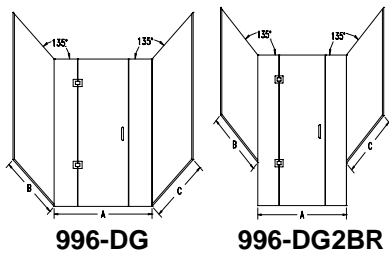

PRINCESS® DELUXE NEO-ANGLE GLASS TO GLASS MOUNTED HINGED DOOR WITH TWO IN-LINE PANELS AND TWO 135° RETURN PANELS

1/4" MITERED BEVEL HIGH POLISHED GLASS
SOLID BRASS GLASS HINGES
FINISHES: POLISHED CHROME, POLISHED BRASS OR BRUSHED NICKEL
OPTIONAL FINISHES: SEE OPTIONS PAGE
6" C PULL HANDLE
LEXAN® "L" JAMB, BOTTOM WIPE AND PVC SEALS
FULL TOP CROWN AND PANEL U-CHANNELS

MODEL NO.	WIDTH (A+B+C)	66"	72"	78"	84"	96"	108"	120"
996-DG OR 996-DGBR OR 996-DG2BR	HEIGHT TO 64"	$2,596	$2,617	$2,637	$2,658	$2,699	$2,740	$2,781
	HEIGHT TO 68"	$2,668	$2,690	$2,711	$2,732	$2,775	$2,818	$2,861
	HEIGHT TO 72"	$2,740	$2,762	$2,785	$2,807	$2,852	$2,897	$2,942
	HEIGHT TO 76"	$2,812	$2,835	$2,858	$2,882	$2,928	$2,975	$3,022
	HEIGHT TO 80"	$2,884	$2,908	$2,932	$2,956	$3,005	$3,053	$3,102

PRINCESS® DELUXE NEO-ANGLE GLASS TO GLASS AND WALL MOUNTED HINGED DOOR WITH TWO BUTTRESS IN-LINE PANELS AND TWO 135° BUTTRESS RETURN PANELS

1/4" DIAMOND BEVEL HIGH POLISHED GLASS
SOLID BRASS GLASS AND WALL MOUNTED HINGES
FINISHES: POLISHED CHROME, POLISHED BRASS OR BRUSHED NICKEL
OPTIONAL FINISHES: SEE OPTIONS PAGE
6" C PULL HANDLE
LEXAN® "L" JAMB, BOTTOM WIPE AND PVC SEALS
FULL TOP CROWN AND PANEL U-CHANNELS

MODEL NO.	WIDTH (A+B+C)	66"	72"	78"	84"	96"	108"	120"
997-DWG2BR	HEIGHT TO 64"	$2,398	$2,418	$2,439	$2,459	$2,501	$2,542	$2,583
	HEIGHT TO 68"	$2,470	$2,491	$2,513	$2,534	$2,577	$2,620	$2,663
	HEIGHT TO 72"	$2,542	$2,564	$2,586	$2,609	$2,654	$2,698	$2,743
	HEIGHT TO 76"	$2,613	$2,637	$2,660	$2,683	$2,730	$2,777	$2,823
	HEIGHT TO 80"	$2,685	$2,709	$2,734	$2,758	$2,807	$2,855	$2,904

NOTE: FOR SIZES NOT SHOWN PLEASE CONSULT FACTORY.

ADDITIONAL CHARGES WILL APPLY FOR OUT OF PLUMB WALL CONDITIONS OR OFF LEVEL BASE CONDITIONS. PLEASE CONSULT FACTORY FOR PRICING.