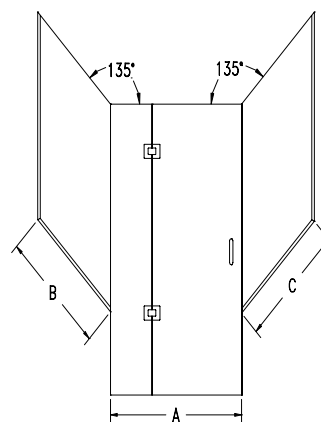

977-DG2BR
PAGE 18