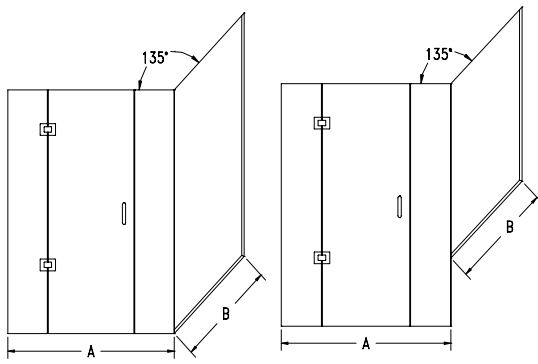

**PRINCESS® DELUXE GLASS TO GLASS
MOUNTED HINGED DOOR WITH
TWO IN-LINE PANELS AND
135° RETURN PANEL**

995-DG

995-DGBR

1/4" MITERED BEVEL HIGH POLISHED GLASS
SOLID BRASS GLASS HINGES
FINISHES: POLISHED CHROME, POLISHED BRASS OR
BRUSHED NICKEL
OPTIONAL FINISHES: SEE OPTIONS PAGE
6" C PULL HANDLE
LEXAN® "L" JAMB, BOTTOM WIPE AND PVC SEALS
FULL TOP CROWN AND PANEL U-CHANNELS

MODEL NO.	WIDTH (A+B)	66"	72"	78"	84"	96"	108"
995-DG OR 995-DGBR	HEIGHT TO 64"	$2,386	$2,451	$2,486	$2,522	$2,593	$2,664
	HEIGHT TO 68"	$2,472	$2,510	$2,547	$2,584	$2,659	$2,734
	HEIGHT TO 72"	$2,529	$2,569	$2,608	$2,647	$2,725	$2,804
	HEIGHT TO 76"	$2,586	$2,627	$2,668	$2,709	$2,792	$2,874
	HEIGHT TO 80"	$2,643	$2,686	$2,729	$2,772	$2,858	$2,944