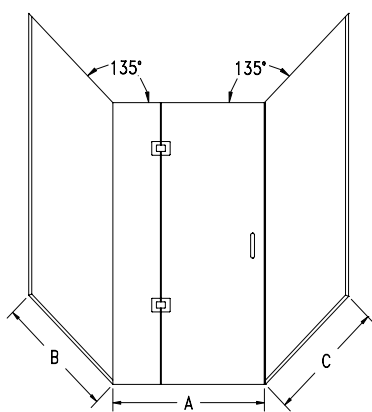

977-DG
PAGE 18