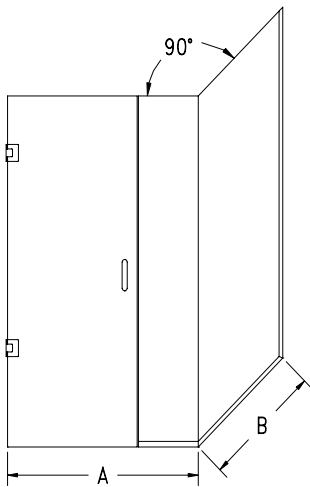

**PRINCESS® DELUXE WALL MOUNTED
HINGED DOOR WITH IN-LINE PANEL
AND 90° RETURN PANEL**

1/4" DIAMOND BEVEL HIGH POLISHED GLASS
SOLID BRASS WALL MOUNTED HINGES
FINISHES: POLISHED CHROME, POLISHED BRASS OR
BRUSHED NICKEL
OPTIONAL FINISHES: SEE OPTIONS PAGE
6" C PULL HANDLE
LEXAN® "L" JAMB, BOTTOM WIPE AND PVC SEALS
FULL TOP CROWN AND PANEL U-CHANNELS

MODEL NO.	WIDTH (A+B)	60"	66"	72"	78"	84"	96"
971-DW	HEIGHT TO 64"	$1,532	$1,567	$1,603	$1,638	$1,673	$1,744
	HEIGHT TO 68"	$1,562	$1,599	$1,636	$1,673	$1,711	$1,785
	HEIGHT TO 72"	$1,591	$1,631	$1,670	$1,709	$1,748	$1,826
	HEIGHT TO 76"	$1,621	$1,662	$1,703	$1,744	$1,785	$1,868
	HEIGHT TO 80"	$1,651	$1,694	$1,737	$1,780	$1,823	$1,909

NOTE: FOR SIZES NOT SHOWN PLEASE CONSULT FACTORY.

ADDITIONAL CHARGES WILL APPLY FOR OUT OF PLUMB WALL CONDITIONS
OR OFF LEVEL BASE CONDITIONS. PLEASE CONSULT FACTORY FOR
PRICING.