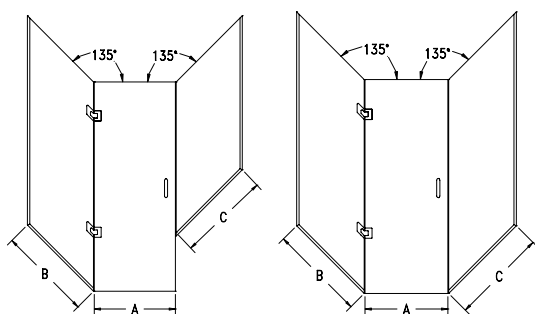

973-DG

1/4" MITERED BEVEL HIGH POLISHED GLASS
SOLID BRASS GLASS HINGES
FINISHES: POLISHED CHROME, POLISHED BRASS OR
BRUSHED NICKEL
OPTIONAL FINISHES: SEE OPTIONS PAGE
6" C PULL HANDLE
LEXAN® "L" JAMB, BOTTOM WIPE AND PVC SEALS
FULL TOP CROWN AND PANEL U-CHANNELS

MODEL NO.	WIDTH (A+B)	48"	54"	60"	66"	72"
974-DG	HEIGHT TO 64"	$1,626	$1,661	$1,697	$1,732	$1,768
	HEIGHT TO 68"	$1,658	$1,695	$1,733	$1,770	$1,807
	HEIGHT TO 72"	$1,690	$1,729	$1,769	$1,808	$1,847
	HEIGHT TO 76"	$1,722	$1,763	$1,805	$1,846	$1,887
	HEIGHT TO 80"	$1,755	$1,798	$1,840	$1,883	$1,926

975-DGB