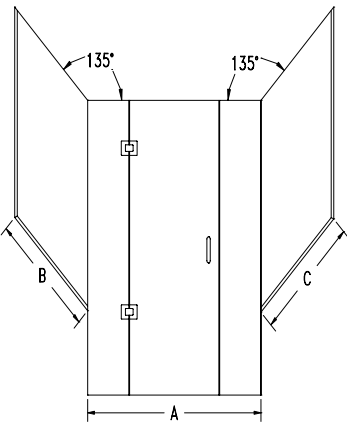

PRINCESS® DELUXE HINGED UNITS WITH 135° RETURN PANELS

996-DGBR
PAGE 22