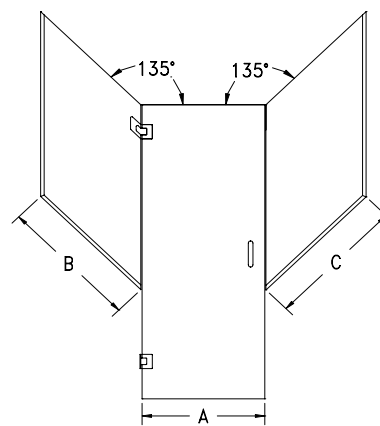

976-DWG2BR
PAGE 18