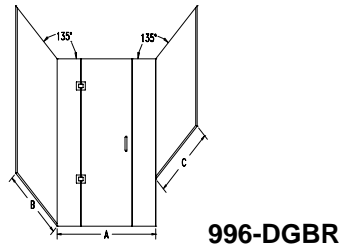

PRINCESS® DELUXE NEO-ANGLE GLASS TO GLASS MOUNTED HINGED DOOR WITH TWO IN-LINE PANELS AND TWO 135° RETURN PANELS

1/4" MITERED BEVEL HIGH POLISHED GLASS
SOLID BRASS GLASS HINGES
FINISHES: POLISHED CHROME, POLISHED BRASS OR BRUSHED NICKEL
OPTIONAL FINISHES: SEE OPTIONS PAGE
6" C PULL HANDLE
LEXAN® "L" JAMB, BOTTOM WIPE AND PVC SEALS
FULL TOP CROWN AND PANEL U-CHANNELS

MODEL NO.	WIDTH (A+B+C)	66"	72"	78"	84"	96"	108"	120"
996-DG OR 996-DGBR OR 996-DG2BR	HEIGHT TO 64"	$2,596	$2,617	$2,637	$2,658	$2,699	$2,740	$2,781
	HEIGHT TO 68"	$2,668	$2,690	$2,711	$2,732	$2,775	$2,818	$2,861
	HEIGHT TO 72"	$2,740	$2,762	$2,785	$2,807	$2,852	$2,897	$2,942
	HEIGHT TO 76"	$2,812	$2,835	$2,858	$2,882	$2,928	$2,975	$3,022
	HEIGHT TO 80"	$2,884	$2,908	$2,932	$2,956	$3,005	$3,053	$3,102

PRINCESS® DELUXE NEO-ANGLE GLASS TO GLASS AND WALL MOUNTED HINGED DOOR WITH TWO BUTTRESS IN-LINE PANELS AND TWO 135° BUTTRESS RETURN PANELS

1/4" DIAMOND BEVEL HIGH POLISHED GLASS
SOLID BRASS GLASS AND WALL MOUNTED HINGES
FINISHES: POLISHED CHROME, POLISHED BRASS OR BRUSHED NICKEL
OPTIONAL FINISHES: SEE OPTIONS PAGE
6" C PULL HANDLE
LEXAN® "L" JAMB, BOTTOM WIPE AND PVC SEALS
FULL TOP CROWN AND PANEL U-CHANNELS

MODEL NO.	WIDTH (A+B+C)	66"	72"	78"	84"	96"	108"	120"
997-DWG2BR	HEIGHT TO 64"	$2,398	$2,418	$2,439	$2,459	$2,501	$2,542	$2,583
	HEIGHT TO 68"	$2,470	$2,491	$2,513	$2,534	$2,577	$2,620	$2,663
	HEIGHT TO 72"	$2,542	$2,564	$2,586	$2,609	$2,654	$2,698	$2,743
	HEIGHT TO 76"	$2,613	$2,637	$2,660	$2,683	$2,730	$2,777	$2,823
	HEIGHT TO 80"	$2,685	$2,709	$2,734	$2,758	$2,807	$2,855	$2,904

NOTE: FOR SIZES NOT SHOWN PLEASE CONSULT FACTORY.

ADDITIONAL CHARGES WILL APPLY FOR OUT OF PLUMB WALL CONDITIONS OR OFF LEVEL BASE CONDITIONS. PLEASE CONSULT FACTORY FOR PRICING.