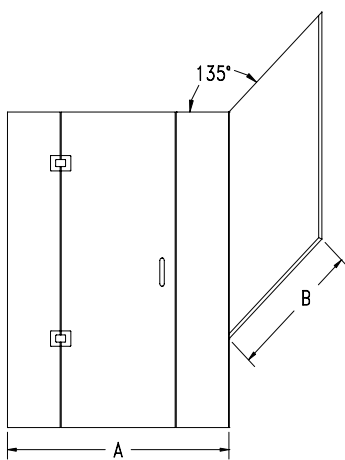

**995-DGBR
PAGE 21**